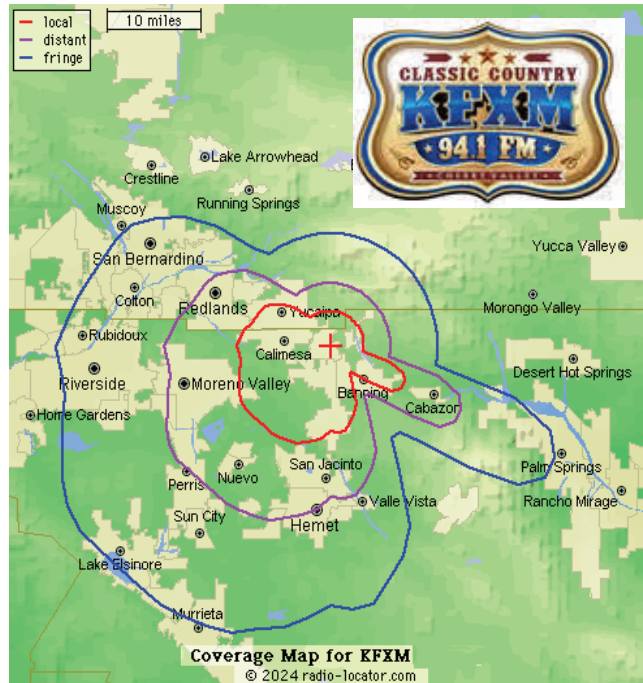

KFXM 94.1 LP Channel 231 is licensed to Urban Ingenuity Partners, to operate in Cherry Valley, Ca. by the Federal Communications Commission Facility ID 779603.